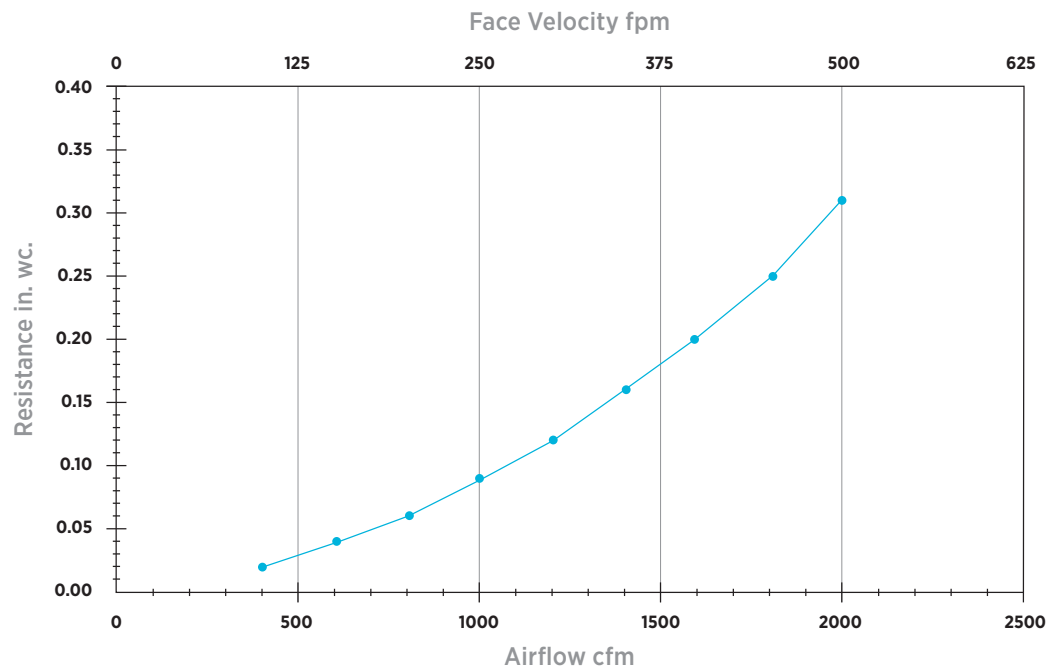

AIR FILTER PERFORMANCE

FR FOAM EZ KLEEN FILTER*

Resistance vs. Airflow

*MERV 6 rated at 432 Face Velocity