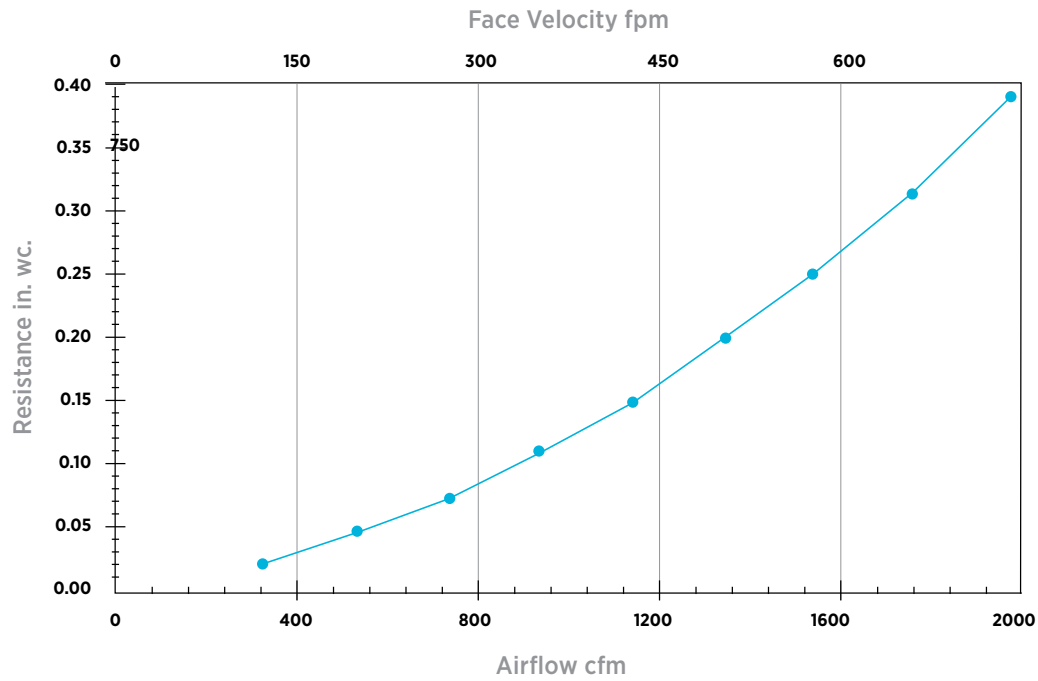

AIR FILTER PERFORMANCE

POLYESTER EZ KLEEN FILTER*

Resistance vs. Airflow

*MERV 6 rated at 432 Face Velocity